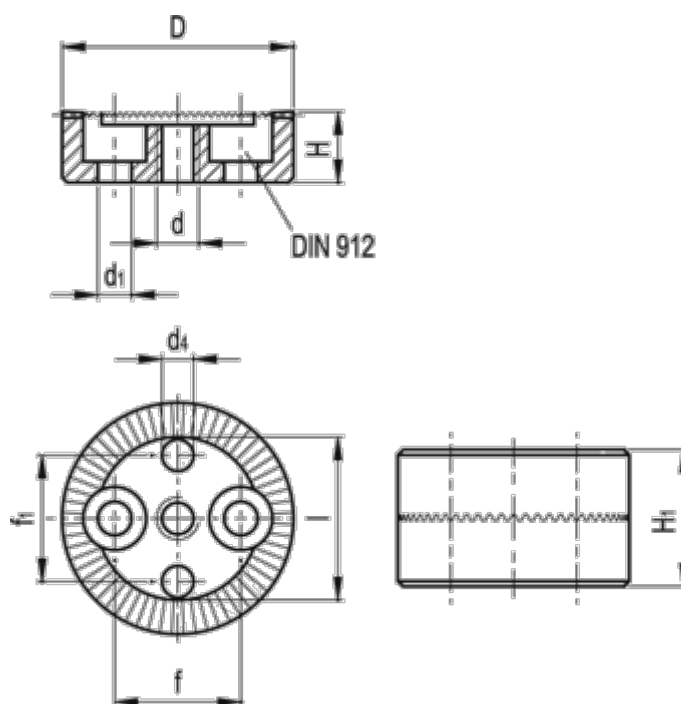

Data Sheet

Article number: 206545371

Description: E+G Serrated locking plate
GN 187.4-40-48-A-NI

Measures

D	= 40	l	= 30.0
d	= M8	Number of teeth	= 48
d1	= 6.3	Weight (g)	= 84
d4 H11	= 6		
f	= 23		
f1	= 23		
H +/-0.9	= 11.5		
H1	= 23		